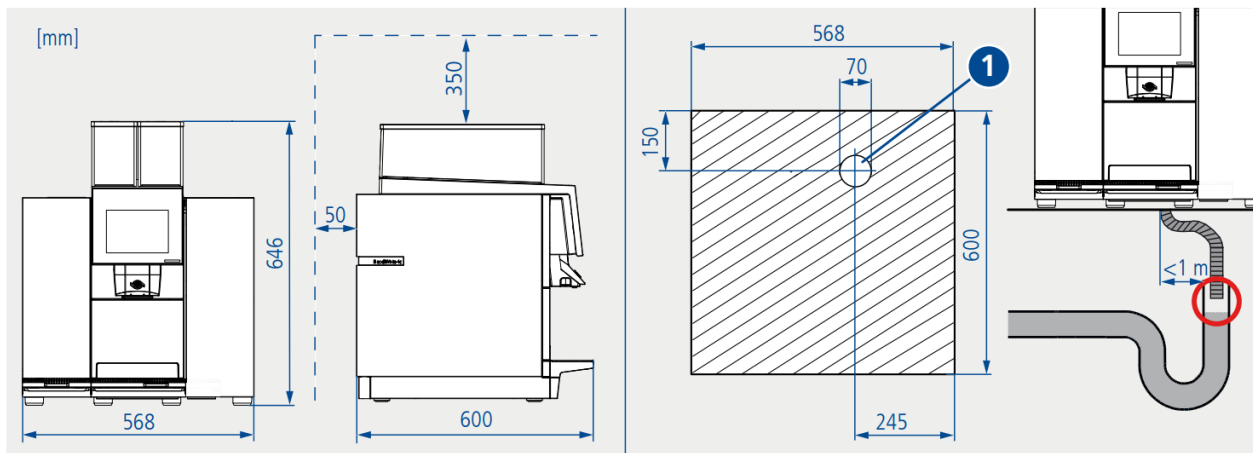

Thanks to the the modular structure of the Black & White machines the maintenance and service times are minimized. 4c is the most compact sized coffee machine on the market for high capacity, with only 22,8 cm wide footprint for the coffee unit.

The modern design of 4c makes the machine suitable for many different kind of locations including offices, cafeterias and restaurants. In addition, the user interface and software has been redesigned from the previous B&W machines for even more intuitive user experience. The machine has a 7" touch screen, which can also show media files.

Thermoplan B&W 4c CTM F RS specifications:

- Country of origin: Switzerland
- Bean hopper capacity: 2 bean hoppers with 1,5 kg capacity. Optional 2,2 hoppers available.
- Milk fridge capacity: 4 l
- Cleaning cycle: approximately 25 min
- Voltage and power: 230 V / 2900 W
- Water connection: 3/8", water pressure limit 5 bar, drain connection
- Dimensions and weight: H 646 x W 568 x D 600 (mm), 66 kg
- Dimensions for installation: H 996 x W 568 x D 650 (mm)
- User interface: 7" touch screen

1 Hole diameter 70 mm for water-/milk inlet and water outlet. Also possible for electric cords.